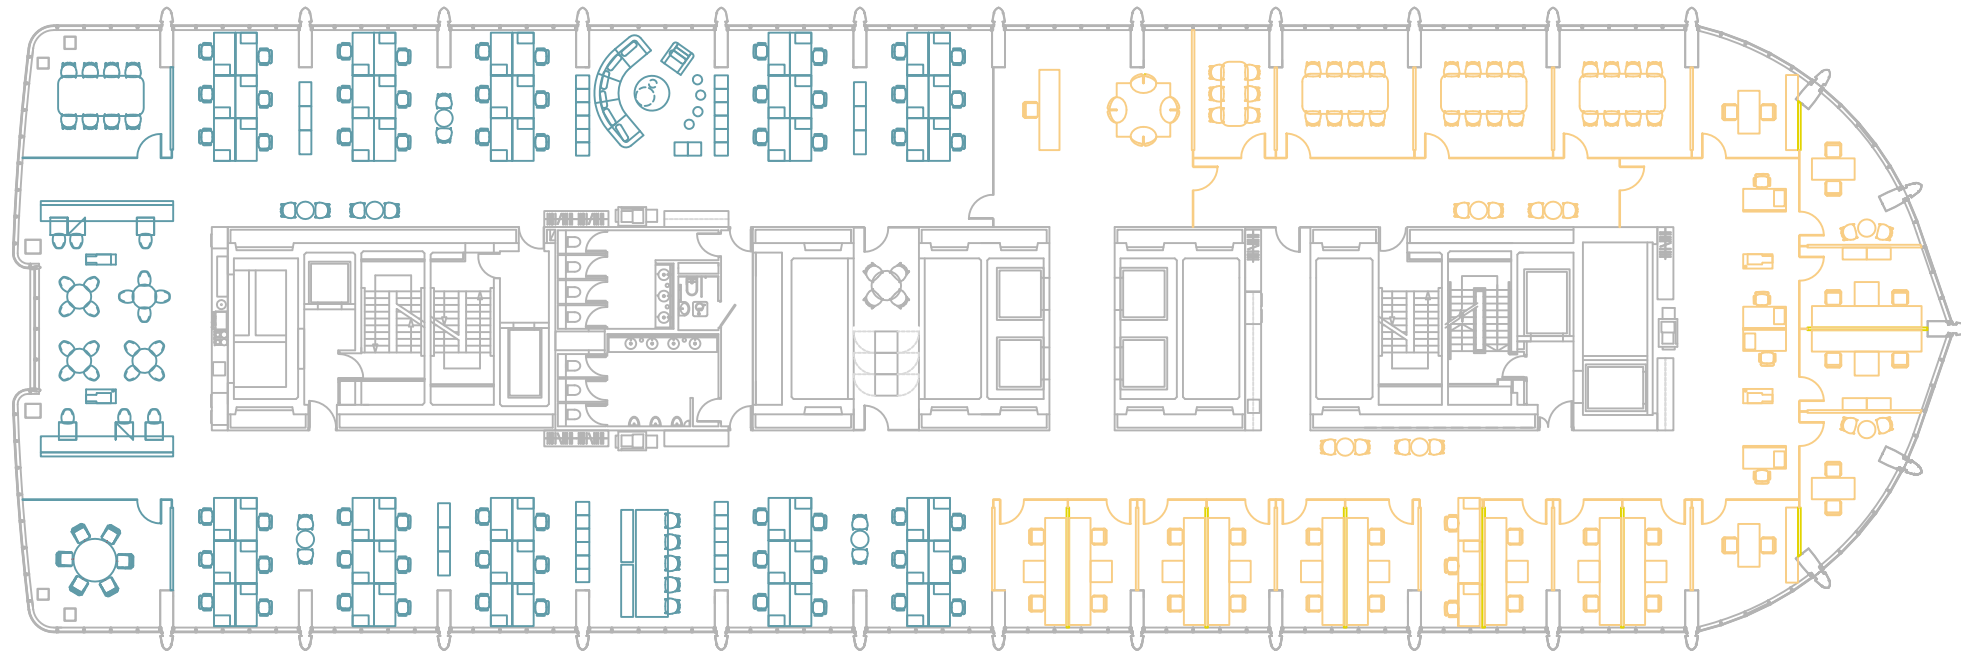

LEVEL 18 OPEN AND CELLULAR PLAN

c.12,000

SQ FT NET INTERNAL
AREA (18TH FLOOR)

OPEN PLAN

Net internal area 12,275 sq ft (18th floor)
Total occupancy 120
Open plan 118
Offices 2
Meeting rooms 6

CELLULAR OFFICE

Net internal area 12,275 sq ft (18th floor)
Total occupancy 84
Open plan 22
Offices (2p) 29
Offices (1p) 4
Meeting rooms 6