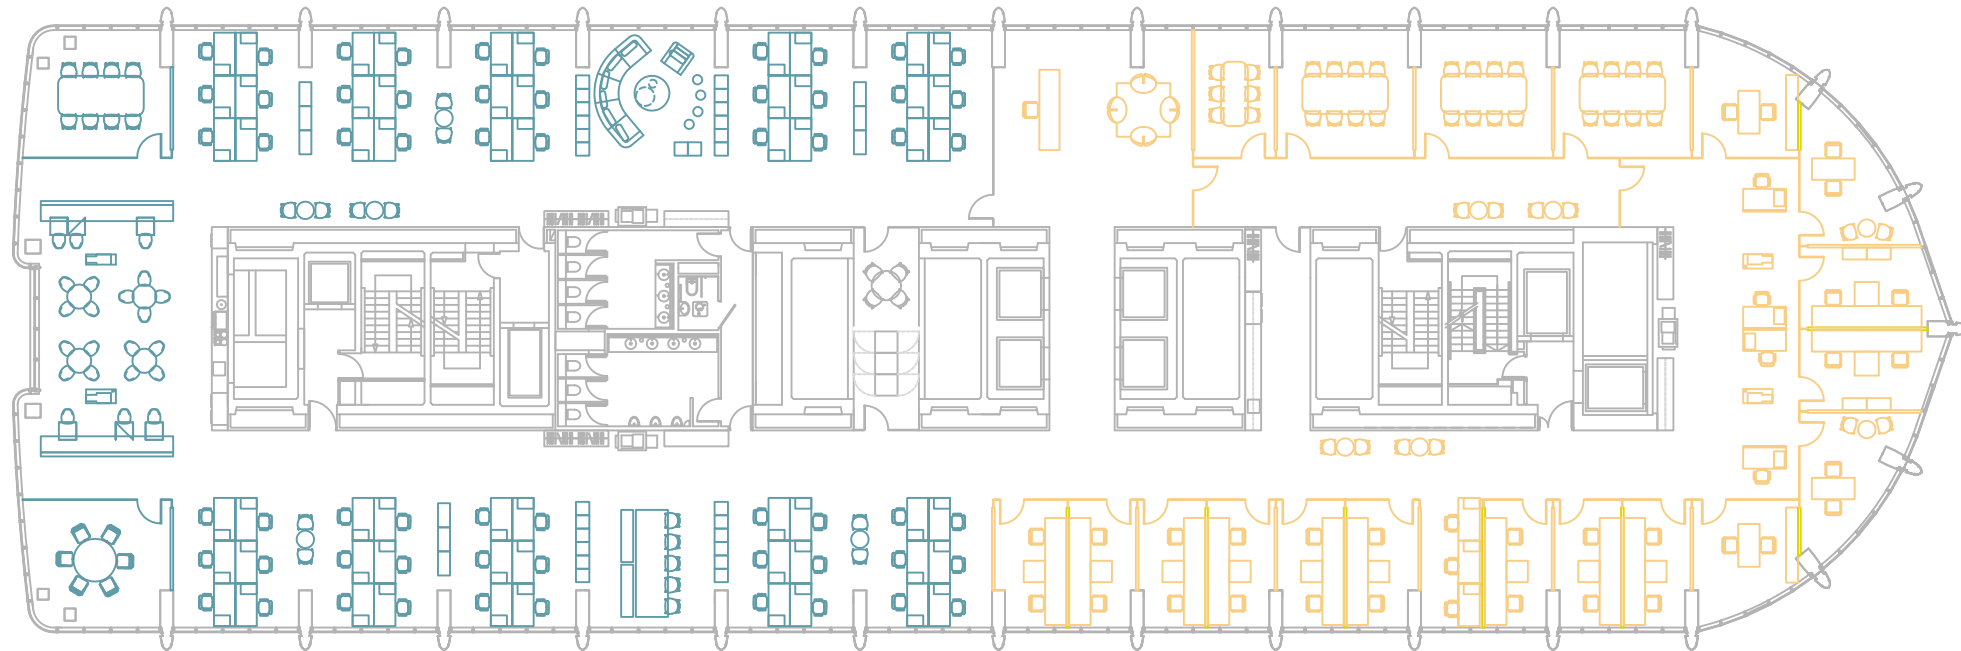

LEVEL 18 OPEN AND CELLULAR PLAN

12,275

SQ FT NET INTERNAL
AREA (18TH FLOOR)

OPEN PLAN

Net internal area 12,275 sq ft (18th floor)
Total occupancy 120
Open plan 118
Offices 2
Meeting rooms 6

CELLULAR OFFICE

Net internal area 12,275 sq ft (18th floor)
Total occupancy 84
Open plan 22
Offices (2p) 29
Offices (1p) 4
Meeting rooms 6