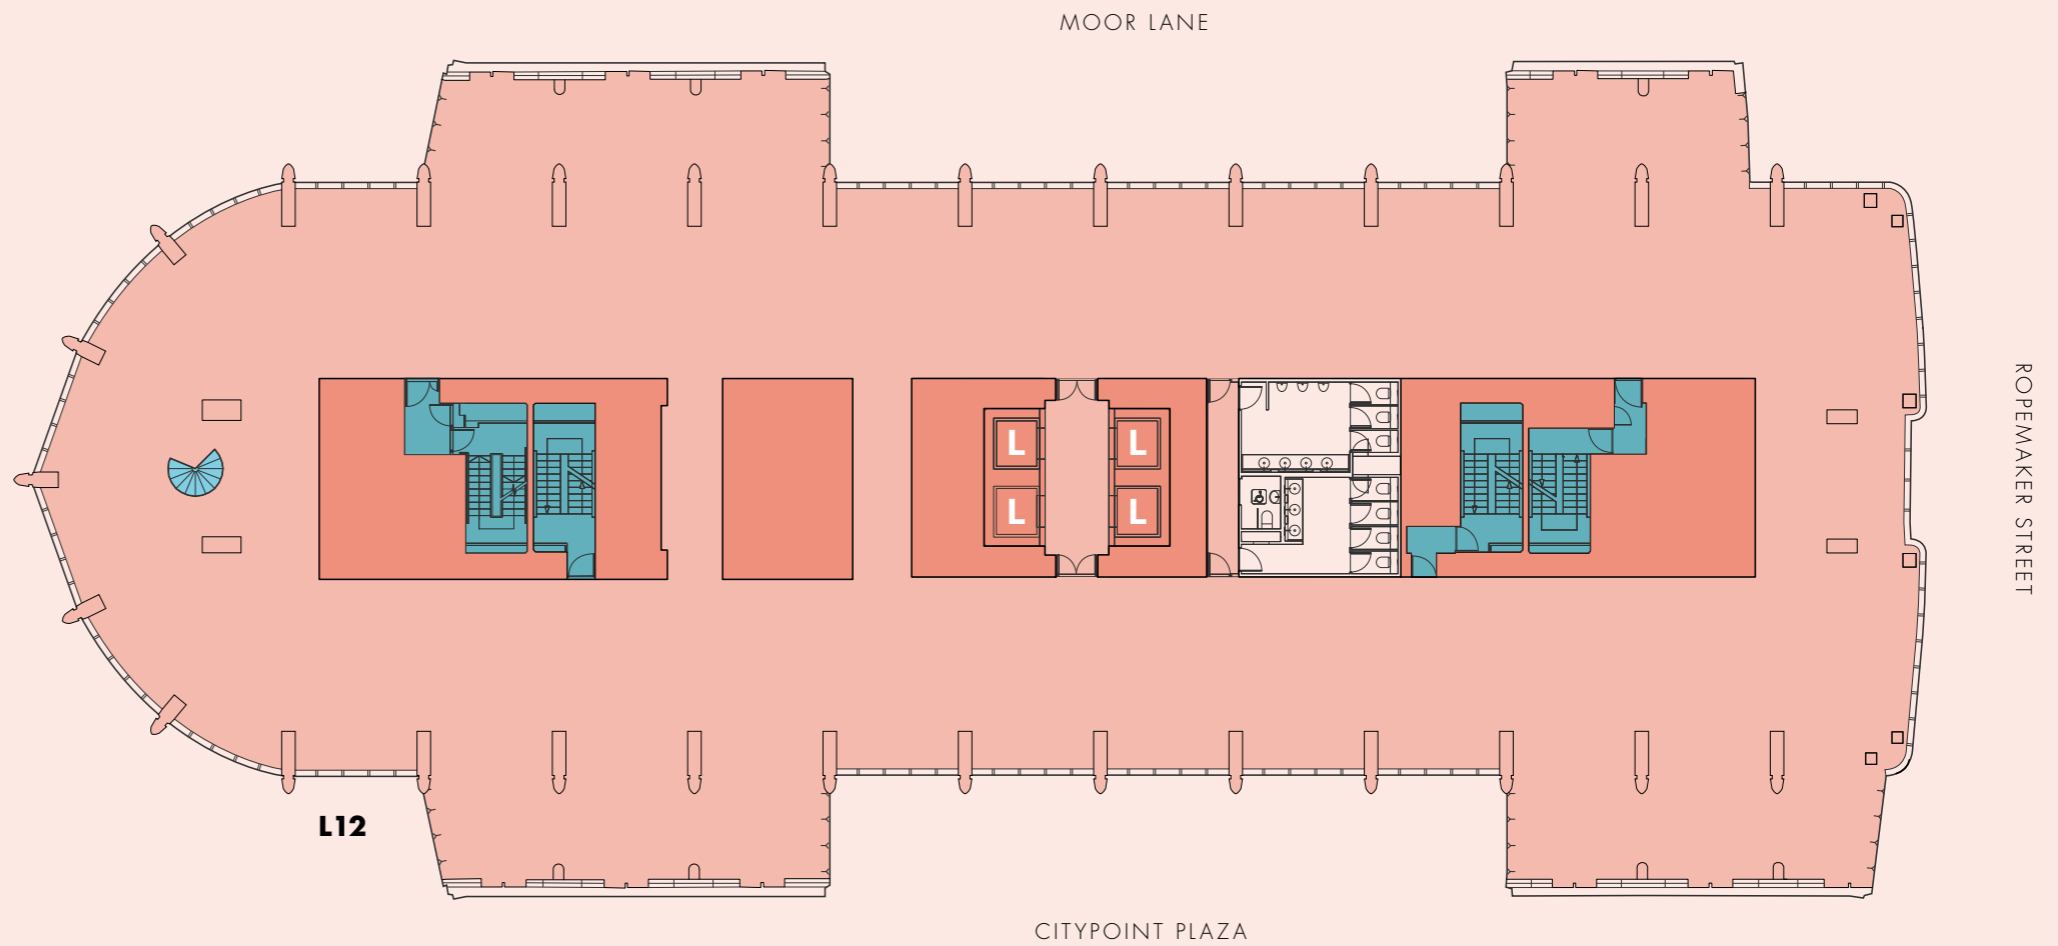

Level 12: 14,931 SQ FT
+ The Loft: 1,780 SQ FT
 connected via
 spiral staircase

19 FLOOR TO FLOOR
 SPIRAL STEPS

-  Spiral staircase access
-  Available Space
-  Stairwells
-  Core